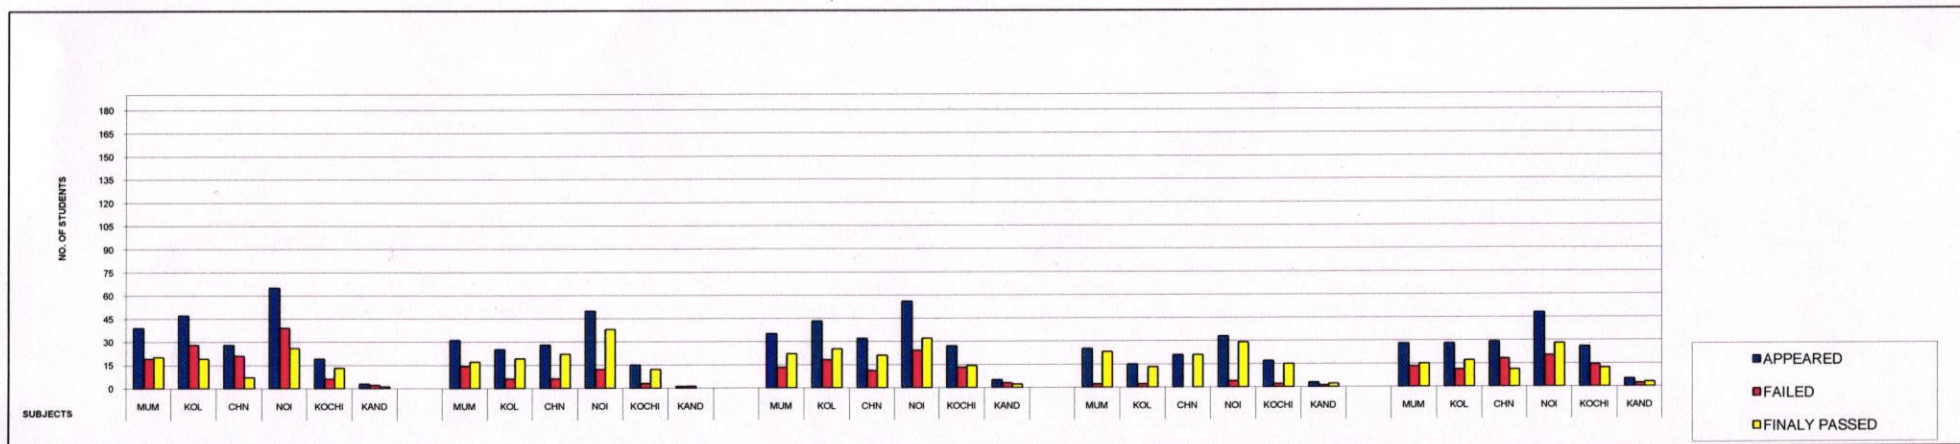

SUMMARY OF RESULT OF FIRST MATE (FG) PHASE- I WRITTEN EXAMINATION HELD IN THE MONTH OF AUGUST 2022

	TCN							METEOROLOGY							CARGO OPERATION							SHIP SAFETY							NAVAL ARCHITECTURE						
	MUM	KOL	CHN	NOI	KOCHI	KAND	TTL	MUM	KOL	CHN	NOI	KOCHI	KAND	TTL	MUM	KOL	CHN	NOI	KOCHI	KAND	TTL	MUM	KOL	CHN	NOI	KOCHI	KAND	TTL	MUM	KOL	CHN	NOI	KOCHI	KAND	TTL
APPEARED	39	47	28	65	19	3	201	31	25	28	50	15	1	150	35	43	32	56	27	5	198	25	15	21	33	17	3	114	28	28	29	48	26	5	164
FAILED	19	28	21	39	6	2	115	14	6	6	12	3	1	42	13	18	11	24	13	3	82	2	2	0	4	2	1	11	13	11	18	20	14	2	78
FINALY PASSED	20	19	7	26	13	1	86	17	19	22	38	12	0	108	22	25	21	32	14	2	116	23	13	21	29	15	2	103	15	17	11	28	12	3	86
PASS & %	51%	40%	25%	40%	68%	33%	43%	55%	76%	79%	76%	80%	0%	72%	63%	58%	66%	57%	52%	40%	59%	92%	87%	100%	88%	88%	67%	90%	54%	61%	38%	58%	46%	60%	52%